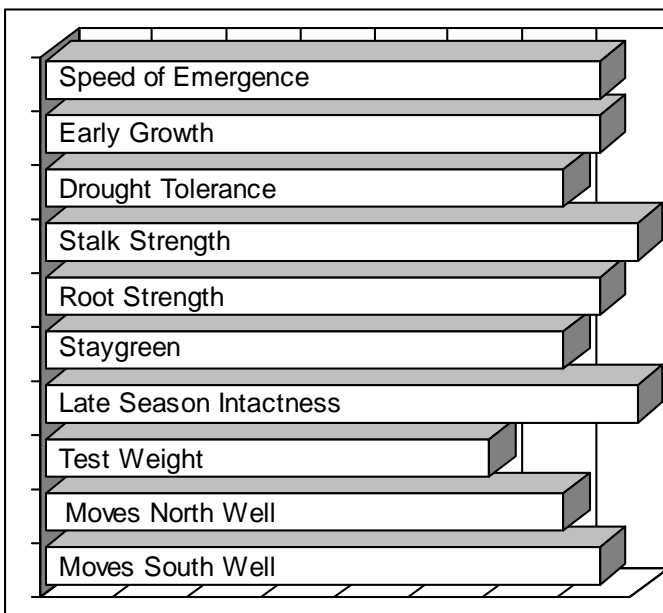

- **New Herculex® Xtra hybrid with Roundup® and Liberty® herbicide tolerances**
- **Showy, healthy hybrid with excellent stalk and root strength**
- **Consistent, stable performance over a wide area, good southern movement**
- **Health, overall agronomics, and stress tolerance allow continuous corn use**
- **Best performance with higher plant populations and above average fertility**

**AGRONOMICS**

Poor

Excellent

**DISEASE TOLERANCE**

Poor

Excellent

**PLANT CHARACTERISTICS**

<b>Plant Height</b>	<b>Medium Tall</b>
<b>Ear Height</b>	<b>Medium</b>
<b>Leaf Attitude</b>	<b>Semi Upright</b>
<b>Ear Type</b>	<b>Limited Flex</b>
<b>Kernel Rows</b>	<b>16-18</b>
<b>Cob Color</b>	<b>Red</b>
<b>Husk Cover</b>	<b>Medium Short</b>
<b>GDUs to Flower</b>	<b>1340</b>
<b>GDUs to Maturity</b>	<b>2735</b>

Application	Excellent Choice	Good Choice	Fair Choice	Do Not Recommend
<b>MANAGEMENT</b>				
High Input Management	✓			
Low Input Management				✓
Corn after Corn	✓			
No Till/Limited Tillage	✓			
Delayed Harvest	✓			
Silage Use			✓	
<b>PLANT POPULATIONS</b>				
16-22,000 plants/acre				✓
23-28,000 plants/acre			✓	
29-34,000 plants/acre	✓			