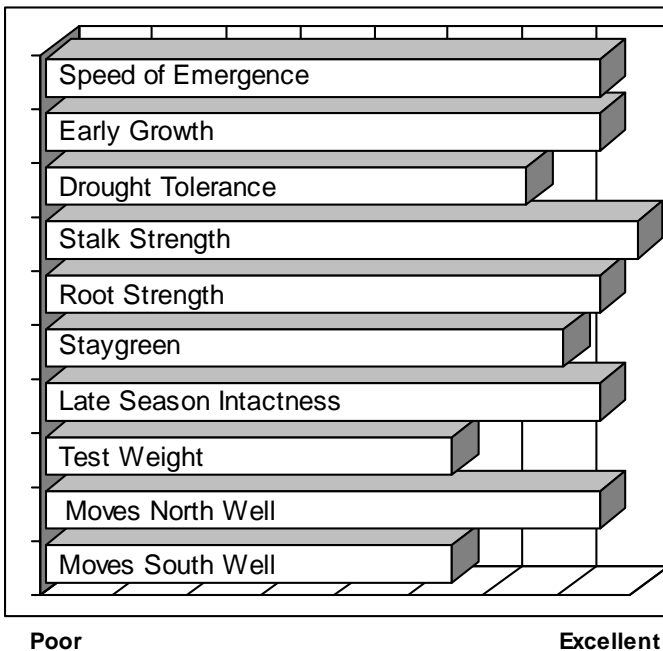

- Impressive genetics with YieldGard VT Triple™ corn borer and rootworm control
- Very healthy, eye appealing plants with outstanding stalk and root strength
- Outstanding performance response on better soils with high yield management
- Widely adapted in the central and eastern cornbelt, good northern movement
- “Must Use Hybrid” on high yielding prairie type soils in the central cornbelt

AGRONOMICS

PLANT CHARACTERISTICS

Plant Height	Medium
Ear Height	Medium
Leaf Attitude	Semi Erect
Ear Type	Blocky, Good Flex
Kernel Rows	16-18
Cob Color	Red
Husk Cover	Very Good
GDUs to Flower	1320
GDUs to Maturity	2660

DISEASE TOLERANCE

Application	Excellent Choice	Good Choice	Fair Choice	Do Not Recommend
MANAGEMENT				
High Input Management	✓			
Low Input Management				✓
Corn after Corn	✓			
No Till/Limited Tillage	✓			
Delayed Harvest	✓			
Silage Use			✓	
PLANT POPULATIONS				
16-22,000 plants/acre				✓
23-28,000 plants/acre			✓	
29-34,000 plants/acre	✓			