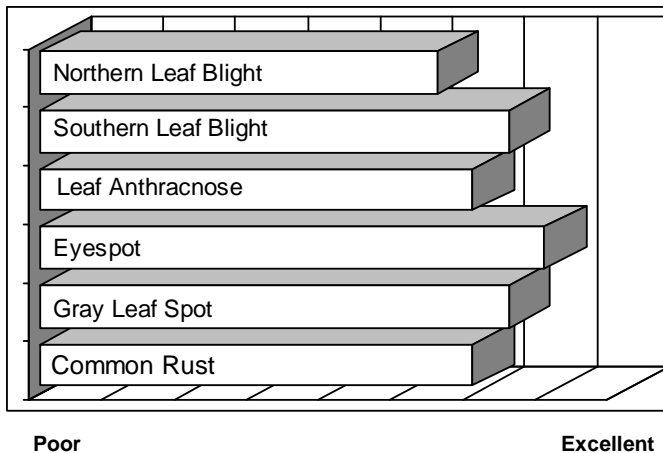

DISEASE TOLERANCE

Application	Excellent Choice	Good Choice	Fair Choice	Do Not Recommend
MANAGEMENT				
High Input Management	✓			
Low Input Management				✓
Corn after Corn	✓			
No Till/Limited Tillage	✓			
Delayed Harvest	✓			
Silage Use			✓	
PLANT POPULATIONS				
16-22,000 plants/acre				✓
23-28,000 plants/acre			✓	
29-34,000 plants/acre	✓