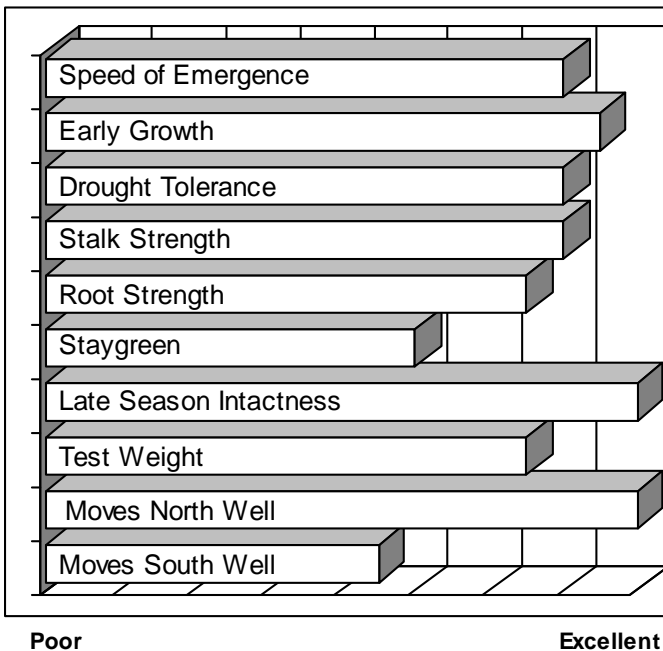

- **New, high yields with YieldGard® triple stack corn borer and rootworm control**
- **Definitely a “racehorse” yield leader for this maturity group in 2006 yield trials**
- **Medium tall, upright plants with very good stalks, roots, and plant intactness**
- **Excellent east to west movement, and northern movement for full season use**
- **Good stalk and root strength, and tolerance to leaf Anthracnose and Goss’s Wilt**

AGRONOMICS

PLANT CHARACTERISTICS

Plant Height	Medium Tall
Ear Height	Medium
Leaf Attitude	Upright
Ear Type	Limited Flex, Girthy
Kernel Rows	16-20
Cob Color	Red
Husk Cover	Medium
GDUs to Flower	1300
GDUs to Maturity	2595

DISEASE TOLERANCE

Application	Excellent Choice	Good Choice	Fair Choice	Do Not Recommend
MANAGEMENT				
High Input Management	✓			
Low Input Management			✓	
Corn after Corn	✓			
No Till/Limited Tillage	✓			
Delayed Harvest		✓		
Silage Use			✓	
PLANT POPULATIONS				
16-22,000 plants/acre				✓
23-28,000 plants/acre		✓		
29-34,000 plants/acre	✓			