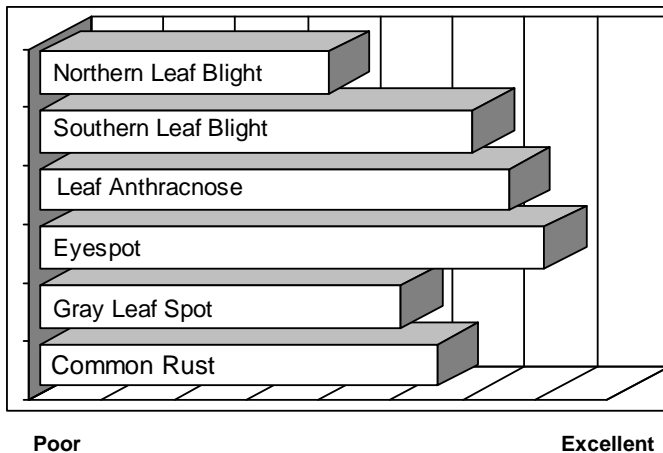

DISEASE TOLERANCE

Application	Excellent Choice	Good Choice	Fair Choice	Do Not Recommend
MANAGEMENT				
High Input Management	✓			
Low Input Management			✓	
Corn after Corn	✓			
No Till/Limited Tillage	✓			
Delayed Harvest		✓		
Silage Use			✓	
PLANT POPULATIONS				
16-22,000 plants/acre				✓
23-28,000 plants/acre		✓		
29-34,000 plants/acre	✓