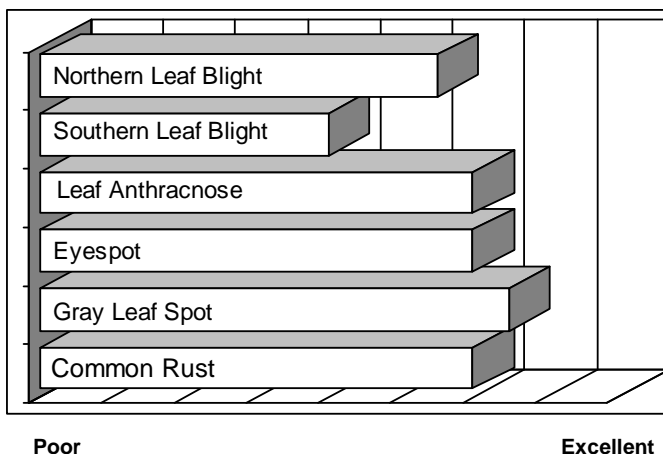

DISEASE TOLERANCE

Application	Excellent Choice	Good Choice	Fair Choice	Do Not Recommend
MANAGEMENT				
High Input Management	✓			
Low Input Management			✓	
Corn after Corn	✓			
No Till/Limited Tillage	✓			
Delayed Harvest	✓			
Silage Use				✓
PLANT POPULATIONS				
16-22,000 plants/acre				✓
23-28,000 plants/acre		✓		
29-34,000 plants/acre	✓