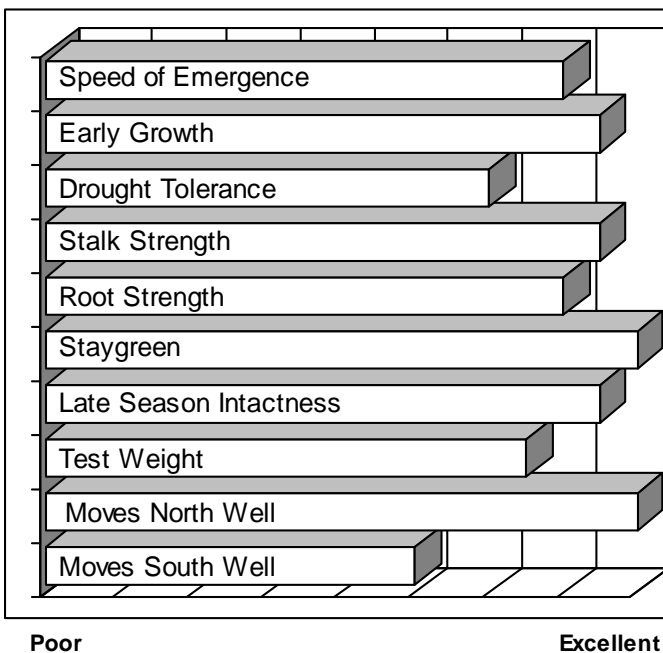

- **New YieldGard VT Triple™ corn borer and rootworm control with proven yields**
- **Upright plant style with exceptional staygreen, eye appeal, and intactness**
- **Semi-determinate ears having deep grain with high quality and test weight**
- **Very high, consistent yields in 2006 yield trials, both east and west**
- **Upright plants adapt well to narrow rows and higher plant populations**

AGRONOMICS

PLANT CHARACTERISTICS

Plant Height	Medium
Ear Height	Medium
Leaf Attitude	Upright
Ear Type	Limited Flex, Girthy
Kernel Rows	16-18
Cob Color	Red
Husk Cover	Good
GDUs to Flower	1340
GDUs to Maturity	2630

DISEASE TOLERANCE

Application	Excellent Choice	Good Choice	Fair Choice	Do Not Recommend
MANAGEMENT				
High Input Management	✓			
Low Input Management			✓	
Corn after Corn	✓			
No Till/Limited Tillage	✓			
Delayed Harvest	✓			
Silage Use				✓
PLANT POPULATIONS				
16-22,000 plants/acre				✓
23-28,000 plants/acre		✓		
29-34,000 plants/acre	✓			