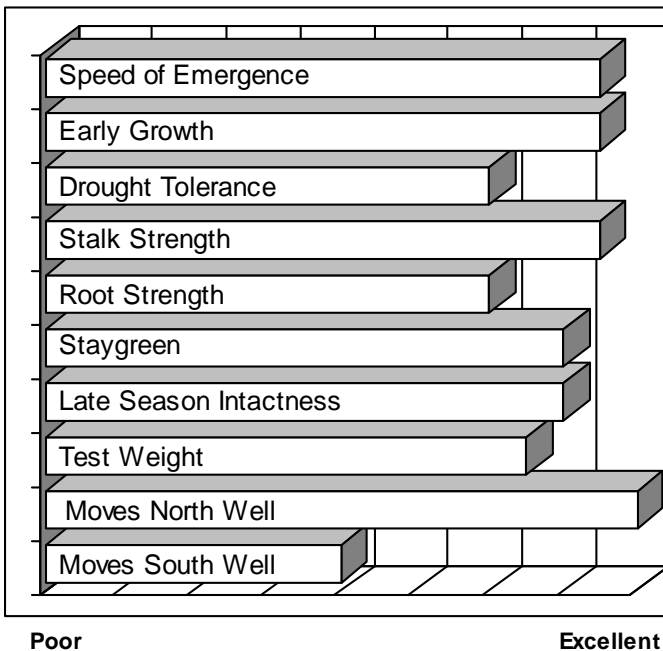

- **Exciting new high yield potential for this maturity**
- **Very consistent ear development gives excellent consistency**
- **Grain sets up and finishes well, allowing good northern movement**
- **Promising new genetics with very impressive test results in 2006**
- **Moderate flex ears with very good grain quality, high test weight**

AGRONOMICS

PLANT CHARACTERISTICS

Plant Height	Medium
Ear Height	Medium
Leaf Attitude	Mostly Upright
Ear Type	Moderate Flex
Kernel Rows	16
Cob Color	Pink
Husk Cover	Medium
GDUs to Flower	1220
GDUs to Maturity	2240

DISEASE TOLERANCE

Application	Excellent Choice	Good Choice	Fair Choice	Do Not Recommend
MANAGEMENT				
High Input Management	✓			
Low Input Management		✓		
Corn after Corn	✓			
No Till/Limited Tillage	✓			
Delayed Harvest		✓		
Silage Use			✓	
PLANT POPULATIONS				
16-22,000 plants/acre			✓	
23-28,000 plants/acre	✓			
29-34,000 plants/acre	✓			