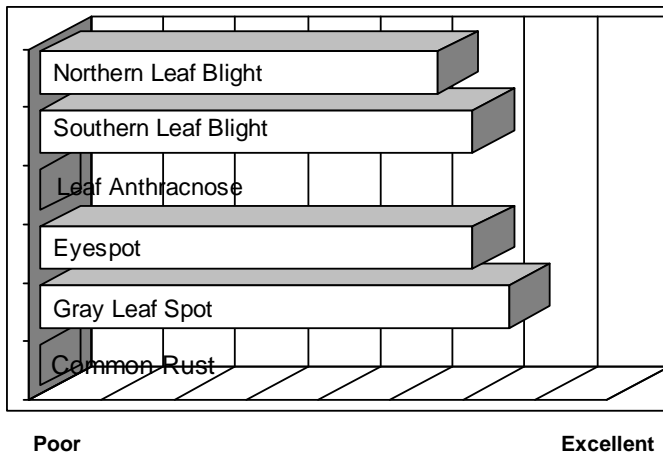

DISEASE TOLERANCE

Application	Excellent Choice	Good Choice	Fair Choice	Do Not Recommend
MANAGEMENT				
High Input Management	✓			
Low Input Management		✓		
Corn after Corn	✓			
No Till/Limited Tillage	✓			
Delayed Harvest		✓		
Silage Use			✓	
PLANT POPULATIONS				
16-22,000 plants/acre			✓	
23-28,000 plants/acre	✓			
29-34,000 plants/acre	✓