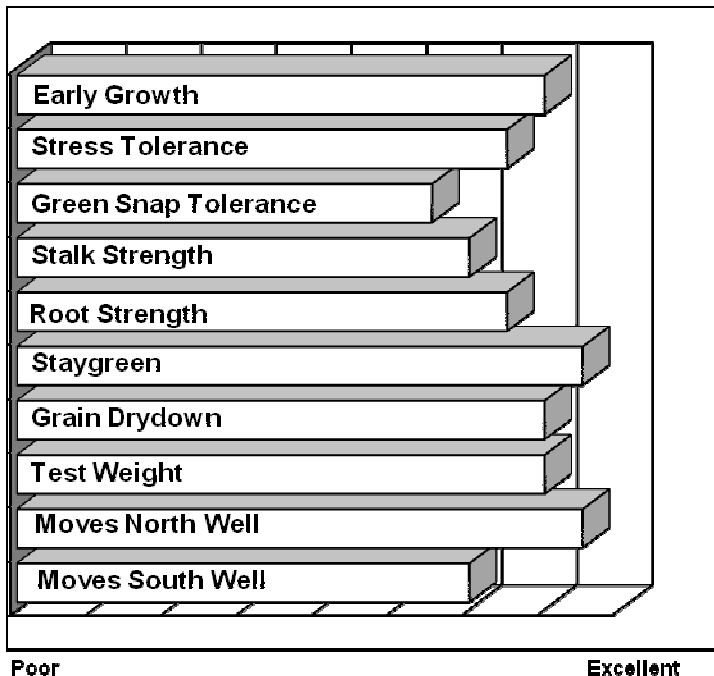

- Robust, vigorous hybrid with Herculex® Xtra insect tolerance
- Very healthy hybrid with lots of eye appeal, staygreen and fall intactness
- Tall plants that flower late for its maturity, but finish fast
- Dual purpose grain and silage potential
- Blocky, girthy, limited flex ears that adapt well to higher populations

AGRONOMICS

PLANT CHARACTERISTICS

Plant Height	Tall
Ear Height	Medium High
Leaf Attitude	Semi Upright
Ear Type	Limited Flex
Kernel Rows	18-20
Cob Color	Red
Husk Cover	Medium Long
Ear Shank Length	Medium
Flowering for Maturity	Late
Black Layer for Maturity	Average

DISEASE TOLERANCE

Application	Excellent	Very Good	Good	Fair
MANAGEMENT				
High Input Management	X			
Low Input Management				X
Corn after Corn	X			
No Till/Limited Tillage	X			
Delayed Harvest		X		
Silage Use	X			
PLANT POPULATIONS				
Less Than Optimum			X	
Optimum Population	30,000 – 36,000 plants/acre			
More Than Optimum		X		