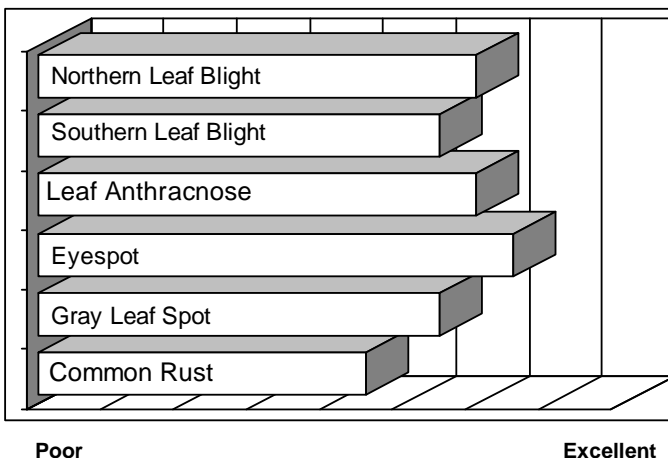

- Robust, vigorous hybrid with Herculex® Xtra insect tolerance
- Very healthy hybrid with lots of eye appeal, staygreen and fall intactness
- Tall plants that flower late for its maturity, but finish fast
- Dual purpose grain and silage potential
- Blocky, girthy, limited flex ears that adapt well to higher populations

AGRONOMICS

PLANT CHARACTERISTICS

Plant Height	Tall
Ear Height	Medium High
Leaf Attitude	Semi Upright
Ear Type	Limited Flex
Kernel Rows	18-20
Cob Color	Red
Husk Cover	Medium Long
Ear Shank Length	Medium
Flowering for Maturity	Late
Black Layer for Maturity	Average

DISEASE TOLERANCE

Application	Excellent	Very Good	Good	Fair
MANAGEMENT				
High Input Management	X			
Low Input Management				X
Corn after Corn	X			
No Till/Limited Tillage	X			
Delayed Harvest		X		
Silage Use	X			
PLANT POPULATIONS				
Less Than Optimum			X	
Optimum Population	30,000 – 36,000 plants/acre			
More Than Optimum		X		