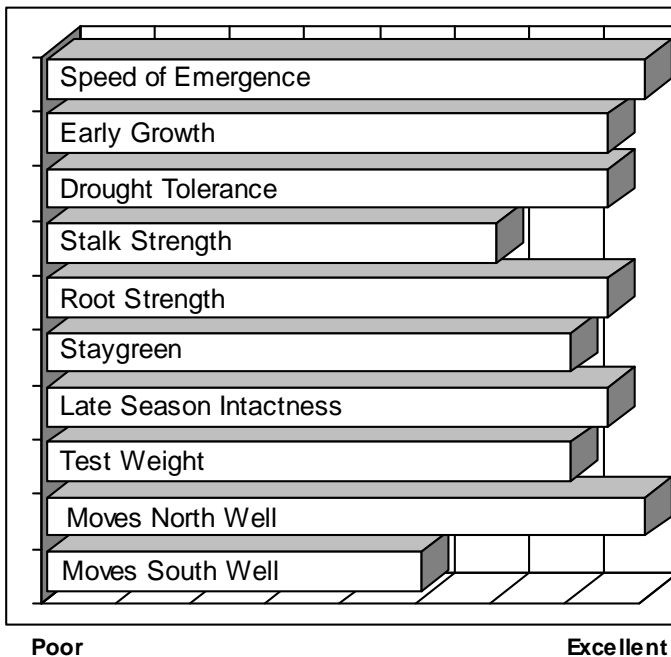

- Robust plants with Herculex® Xtra corn borer and corn rootworm control
- Medium tall, healthy plants with dual purpose grain and silage potential
- Excellent seedling vigor and early growth
- Consistent performance in zone and north as a later maturing option
- Flexing, consistent, girthy ears with high quality grain

### AGRONOMICS

### PLANT CHARACTERISTICS

<b>Plant Height</b>	<b>Medium Tall</b>
<b>Ear Height</b>	<b>Medium High</b>
<b>Leaf Attitude</b>	<b>Semi Upright</b>
<b>Ear Type</b>	<b>Moderate Flex</b>
<b>Kernel Rows</b>	<b>16-18</b>
<b>Cob Color</b>	<b>Red</b>
<b>Husk Cover</b>	<b>Good</b>
<b>GDUs to Flower</b>	<b>1290</b>
<b>GDUs to Maturity</b>	<b>2530</b>

### DISEASE TOLERANCE

Application	Excellent	Very Good	Good	Fair
<b>MANAGEMENT</b>				
High Input Management	X			
Low Input Management		X		
Corn after Corn		X		
No Till/Limited Tillage	X			
Delayed Harvest		X		
Silage Use	X			
<b>PLANT POPULATIONS</b>				
Less Than Optimum			X	
<b>Optimum Population</b>	<b>28,000 – 34,000 plants/acre</b>			
More Than Optimum	X			