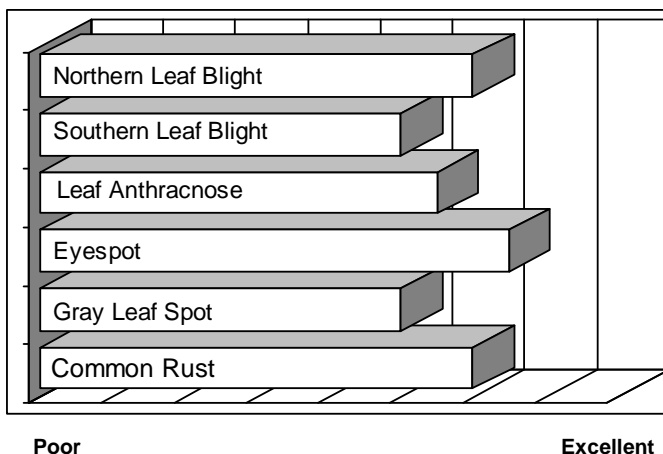

DISEASE TOLERANCE