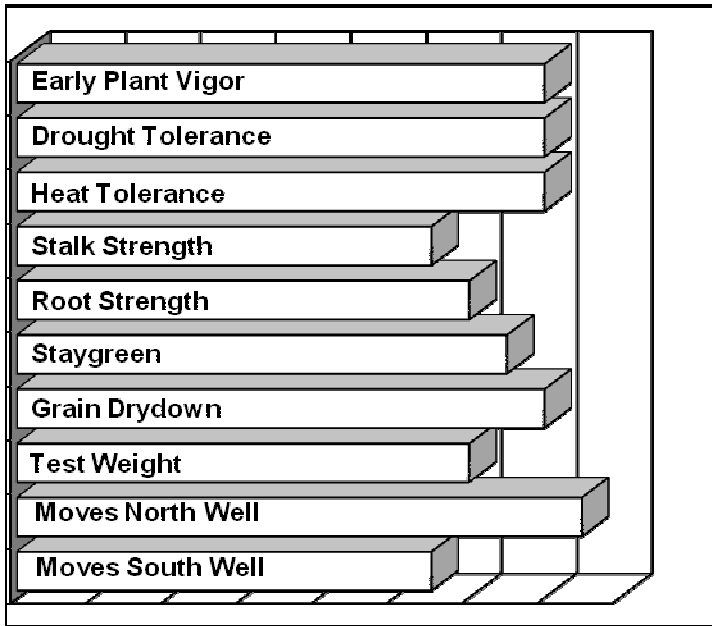

- Dual purpose grain and silage option with YieldGard VT Triple™ protection
- Medium tall plants with good health and intactness through the season
- Stable, high yield, widely adapted hybrid across differing environments
- Moderate flex ears with fast drying grain having very good test weight
- Nice companion to AV 5480v3R, but earlier, with better northern movement

**AGRONOMICS**

Poor

Excellent

**DISEASE TOLERANCE**

Poor

Excellent

**PLANT CHARACTERISTICS**

<b>Plant Height</b>	<b>Medium Tall</b>
<b>Ear Height</b>	<b>Medium</b>
<b>Leaf Attitude</b>	<b>Semi Upright</b>
<b>Ear Type</b>	<b>Moderate Flex</b>
<b>Kernel Rows</b>	<b>14-18</b>
<b>Cob Color</b>	<b>Pink</b>
<b>Husk Cover</b>	<b>Semi Open</b>
<b>Ear Shank Length</b>	<b>Medium</b>
<b>Flowering for Maturity</b>	<b>Early</b>
<b>Black Layer for Maturity</b>	<b>Average</b>

Application	Excellent	Very Good	Good	Fair
<b>MANAGEMENT</b>				
High Input Management	X			
Low Input Management			X	
Corn after Corn		X		
No Till/Limited Tillage	X			
Delayed Harvest			X	
Silage Use	X			
<b>PLANT POPULATIONS</b>				
Less Than Optimum				X
<b>Optimum Population</b>	<b>28,000 – 34,000 plants/acre</b>			
More Than Optimum		X		