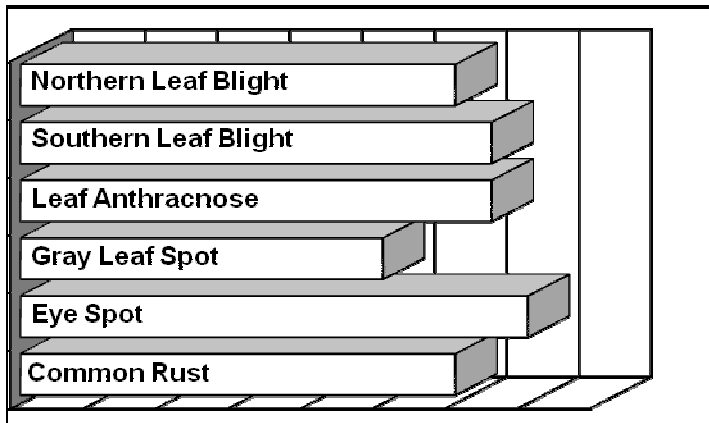

- Dual purpose grain and silage option with YieldGard VT Triple™ protection
- Medium tall plants with good health and intactness through the season
- Stable, high yield, widely adapted hybrid across differing environments
- Moderate flex ears with fast drying grain having very good test weight
- Nice companion to AV 5480v3R, but earlier, with better northern movement

**AGRONOMICS**

Poor

Excellent

**DISEASE TOLERANCE**

Poor

Excellent

**PLANT CHARACTERISTICS**

<b>Plant Height</b>	<b>Medium Tall</b>
<b>Ear Height</b>	<b>Medium</b>
<b>Leaf Attitude</b>	<b>Semi Upright</b>
<b>Ear Type</b>	<b>Moderate Flex</b>
<b>Kernel Rows</b>	<b>14-18</b>
<b>Cob Color</b>	<b>Pink</b>
<b>Husk Cover</b>	<b>Semi Open</b>
<b>Ear Shank Length</b>	<b>Medium</b>
<b>Flowering for Maturity</b>	<b>Early</b>
<b>Black Layer for Maturity</b>	<b>Average</b>