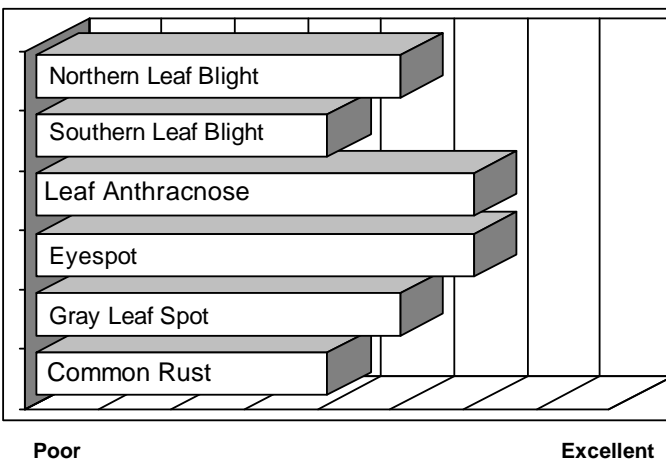

DISEASE TOLERANCE

Application	Excellent	Very Good	Good	Fair
MANAGEMENT				
High Input Management	X			
Low Input Management		X		
Corn after Corn		X		
No Till/Limited Tillage	X			
Delayed Harvest		X		
Silage Use		X		
PLANT POPULATIONS				
Less Than Optimum			X	
Optimum Population	28,000 – 32,000 plants/acre			
More Than Optimum	X