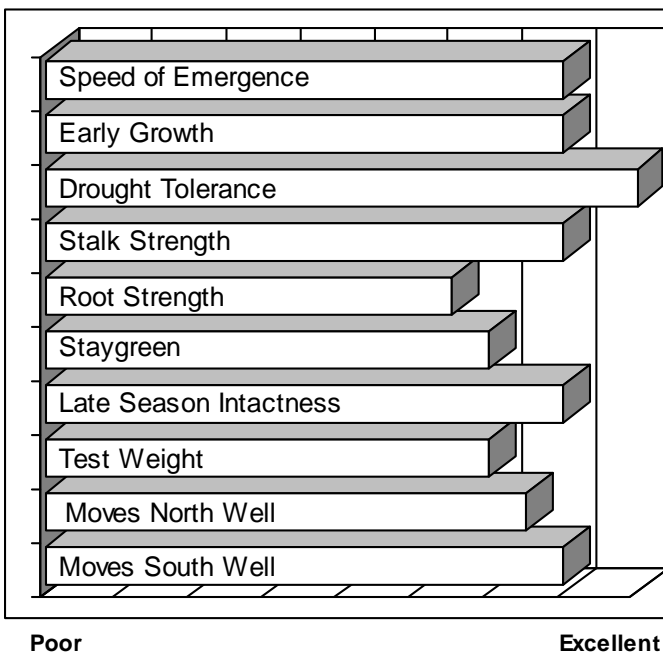

- Stress tolerant genetics with Agrisure™ glyphosate tolerance
- Proven multi year yield track record with this genetics
- Long, flexing ears with quick drying grain on tall plants with upright leaves
- Dependable, widely adapted hybrid with very high yield to moisture ratios
- Well adapted in its maturity zone, and moving south as an early maturing option

AGRONOMICS

PLANT CHARACTERISTICS

Plant Height	Tall
Ear Height	Medium High
Leaf Attitude	Upright
Ear Type	Highly Flexible
Kernel Rows	14-16
Cob Color	Pink
Husk Cover	Medium
GDUs to Flower	1310
GDUs to Maturity	2590

DISEASE TOLERANCE

Application	Excellent	Very Good	Good	Fair
MANAGEMENT				
High Input Management	X			
Low Input Management		X		
Corn after Corn		X		
No Till/Limited Tillage	X			
Delayed Harvest		X		
Silage Use		X		
PLANT POPULATIONS				
Less Than Optimum			X	
Optimum Population	28,000 – 32,000 plants/acre			
More Than Optimum	X			